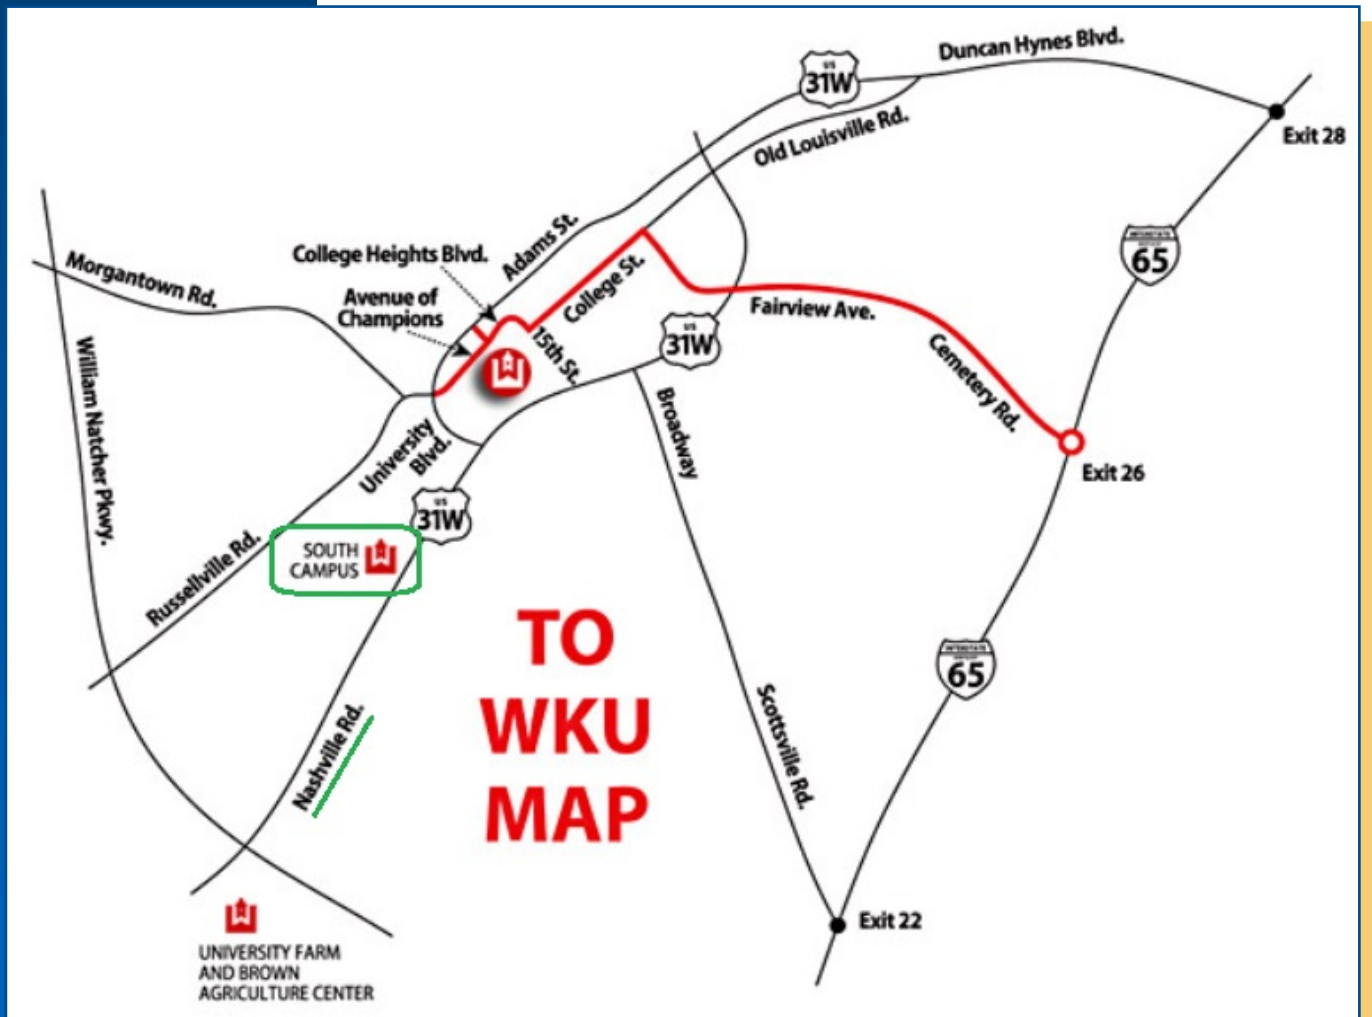

presents

FIND YOUR FUNDERS: TOOLS TO INCREASE YOUR DONOR BASE

October 28, 2011 ♦ 8:30–noon

Map to South Campus Western Kentucky University, Bowling Green, KY

Our Premier
Sponsor

*See next page for specific directions
to the Knicely Conference Center.*

presents

FIND YOUR FUNDERS: TOOLS TO INCREASE YOUR DONOR BASE

October 28, 2011 ♦ 8:30–noon

Directions to Knicely Conference Center Western Kentucky University, Bowling Green, KY

Carroll Knicely Center
2355 Nashville Road
Bowling Green, KY 42104

From I-65 (from North OR South):

- Take Exit 20 to William Natcher Pkwy (towards Bowling Green/ Owensboro)
- Take Exit 4 (Nashville Road), turn right at the end of the exit ramp toward Bowling Green
- Go 1.9 miles. At stop light, turn left onto Storey Ave. (You will see WKU signs and restaurant on the far left corner)
- Follow the drive around to the front of Carroll Knicely Center
- (Park in the parking lot on the upper LEFT when you come into the area)
- Enter the Carroll Knicely Center through the entrance on the right under the covered doors