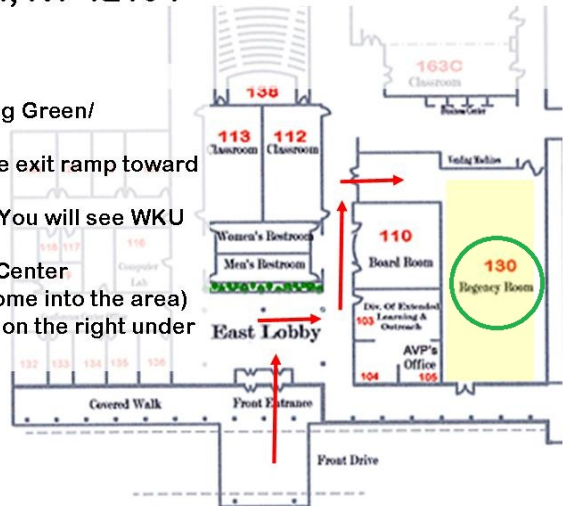

presents

FIND YOUR FUNDERS: TOOLS TO INCREASE YOUR DONOR BASE

October 28, 2011 ♦ 8:30–noon

Directions to Knicely Conference Center Western Kentucky University, Bowling Green, KY

Carroll Knicely Center
2355 Nashville Road
Bowling Green, KY 42104

From I-65 (from North OR South):

- Take Exit 20 to William Natcher Pkwy (towards Bowling Green/ Owensboro)
- Take Exit 4 (Nashville Road), turn right at the end of the exit ramp toward Bowling Green
- Go 1.9 miles. At stop light, turn left onto Storey Ave. (You will see WKU signs and restaurant on the far left corner)
- Follow the drive around to the front of Carroll Knicely Center
- (Park in the parking lot on the upper LEFT when you come into the area)
- Enter the Carroll Knicely Center through the entrance on the right under the covered doors